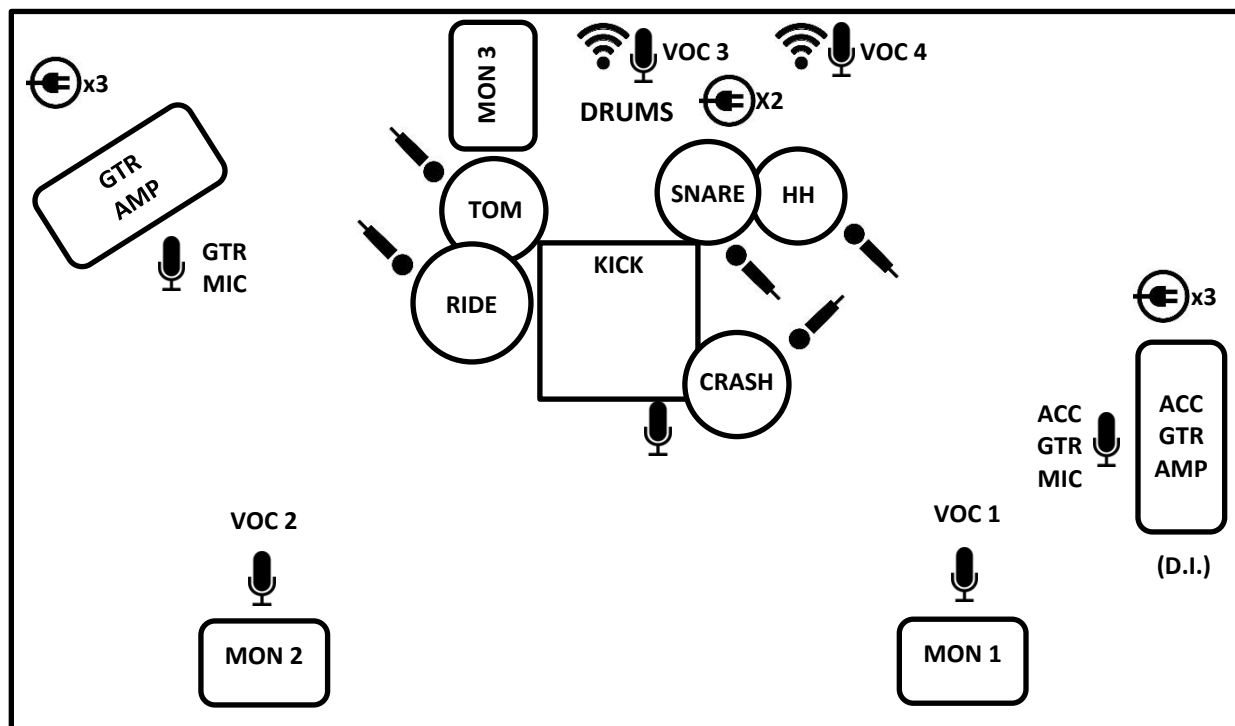

BLIND BANKERS

Stage Plan & Technical Rider

Channel	Instr./Mic.	Monitor
01. Kick	Mic provided, use XLR	2, 3
02. Snare	SM57 or similar	-
03. Tom	SM57 or similar (with a mic stand!!!)	-
04. Hi-hat	SM57 or similar	-
05. Crash	Cond. Mic	-
06. Ride	Cond. Mic	-
07. Gtr Mic	SM57 or similar	1, 3
08. Acc Gtr Amp D.I. (Bass)	XLR	-
09. Acc Gtr Mic	SM57 or similar	3
10. Voc 1	Mic	1
11. Voc 2	Mic	2
12. Voc 3	Wireless headset provided, use XLR	3
13. Voc 4	Wireless mic	3

Important: drum monitor must be placed on the left side, exactly as pictured!

Wichtig: Drum Monitor auf der linken Seite, genau wie auf dem Bild!