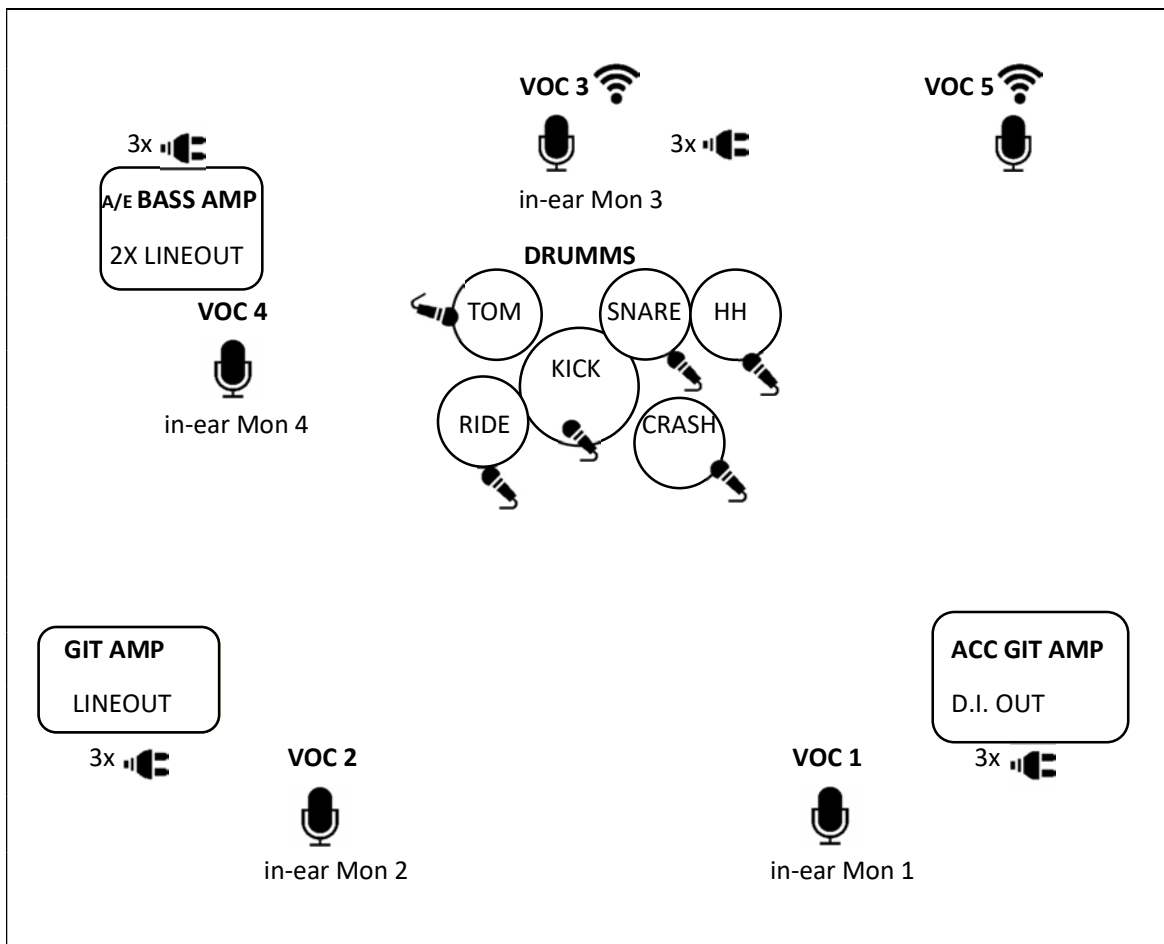

Blind Bankers

Stage Plan & Technical Rider

Channel	Instr./ Mic.	Monitor
01. Kick	Mic provided, use XLR	
02. Snare	SM 57 or similar	
03. Tom	SM 57 or similar with Mic.stand	
04. Hi-Hat	SM 57 or similar	
05. Crash	Cond. Mic	
06. Ride	Cond. Mic	
07. Git	Line out mono jack	
08. ACC Git	D.I. out XLR	
09. Bass ACC	D.I. out XLR	
10. Bass E	D.I. out XLR	
11. Voc 1	Mic provided, use XLR	
12. Voc 2	Mic provided, use XLR	
13. Voc 3	Headset Mic provided, use XLR	
14. Voc 4	Mic provided, use XLR	
15. Voc 5	Wireless Mic	
16.		